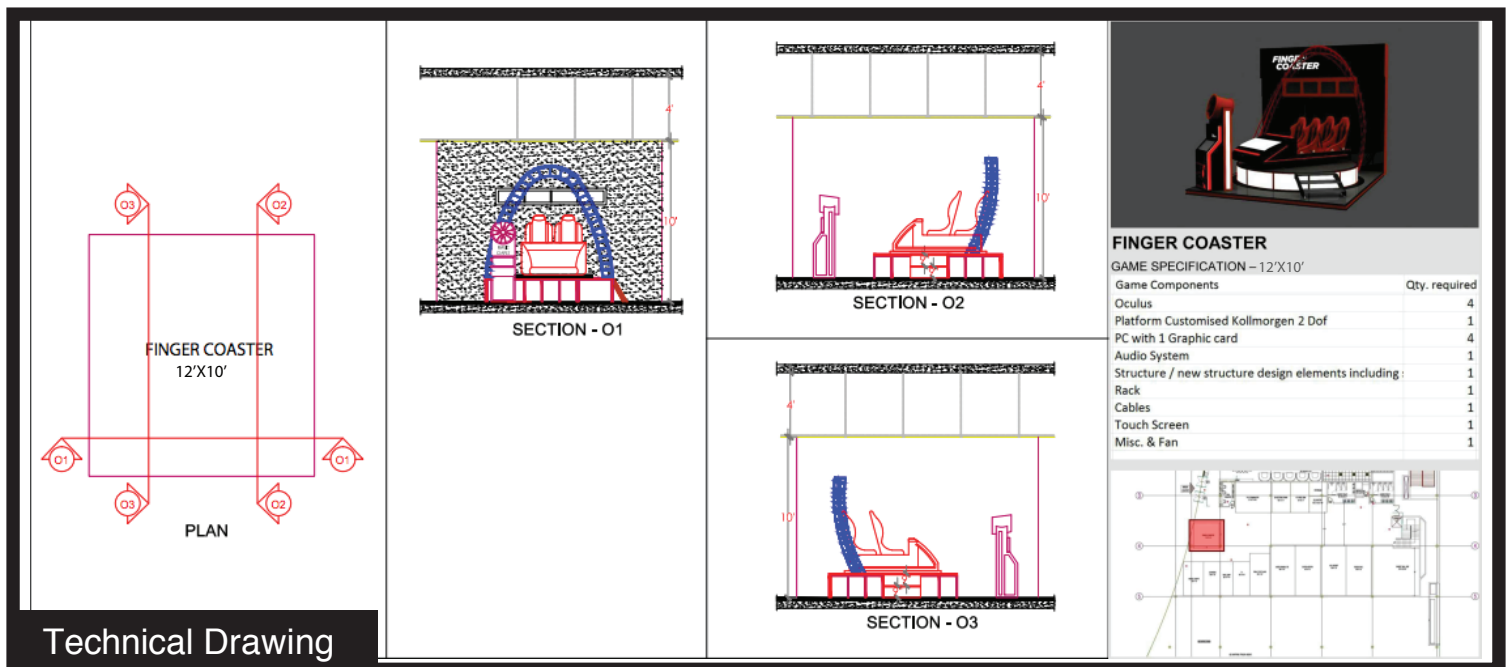

FINGER COASTER

DESCRIPTION :

Ever dreamt of experiencing the scariest roller coaster ride in the world? Well, now it's right here at Smaaash. Design the thrill path yourself! In this two part experience game, draw the roller coaster ride of your nightmares as you add in twists, drops, rolls and turns, each crazier than the other. So you have the roller coaster on your finger tips!

The fun doesn't stop there, as you next get to put on your Oculus Rift headsets and take your seat on a stationary roller coaster, and allow virtual reality technology to take you on the insane ride you've just designed.

Technical Specifications	
Type	Virtual reality
Total Cycle time per play (Seconds)	180
Players per machine (Maximum Permissible)	2 / 4 / 6
Height (Feet)	10
Width (Feet)	10
Length (Depth) (Feet)	12
Weight (KG)	950
Shipping weight	1200
Structural Bolting To Floor	No
Operator Required	No
Electrical Requirements	
North America	208 V Tri Phase & 110V Single Phase
Outside North America	400 V Tri Phase & 220V Single Phase

This specifications are of 4 players, Can be customised for 2 and 6 players also.

TIME PER GAME

90 sec

NO. OF PLAYERS

2 / 4 / 6

R.O.I

HIGH

4 Players