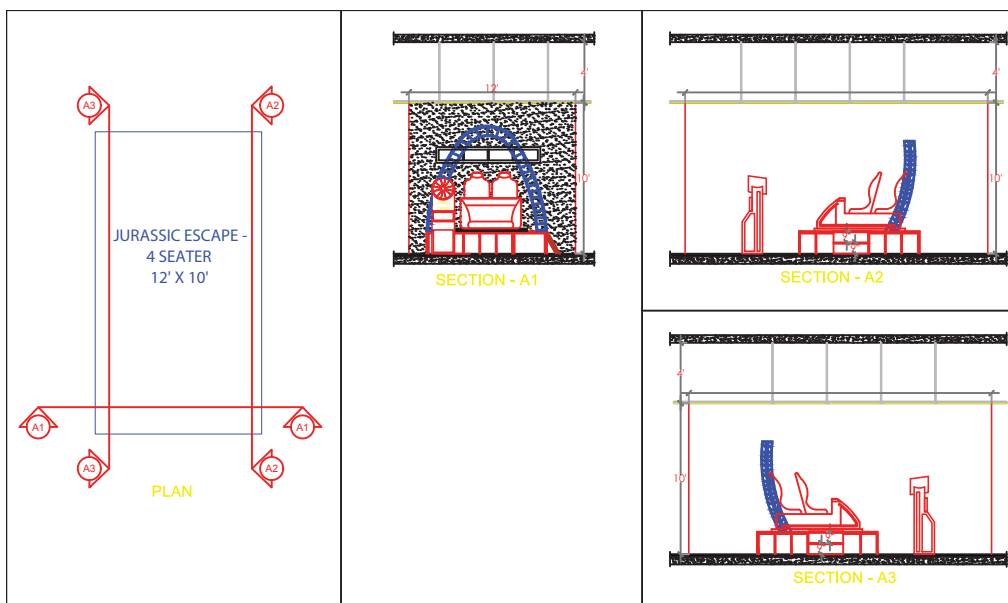

Technical Specifications	
Type	Virtual reality
Total Cycle time per play (Seconds)	90
Players per machine (Maximum Permissible)	4
Height (Feet)	10
Width (Feet)	10
Length (Depth) (Feet)	12
Weight (KG)	950
Shipping weight	1200
Structural Bolting To Floor	No
Can work outdoors	Yes
Operator Required	No
Electrical Requirements	
North America	208 V Tri Phase & 110V Single Phase
Outside North America	400 V Tri Phase & 220V Single Phase

TIME PER GAME

90 sec

NO. OF PLAYERS

4 max

R.O.I

HIGH

4 Players

Technical Drawing