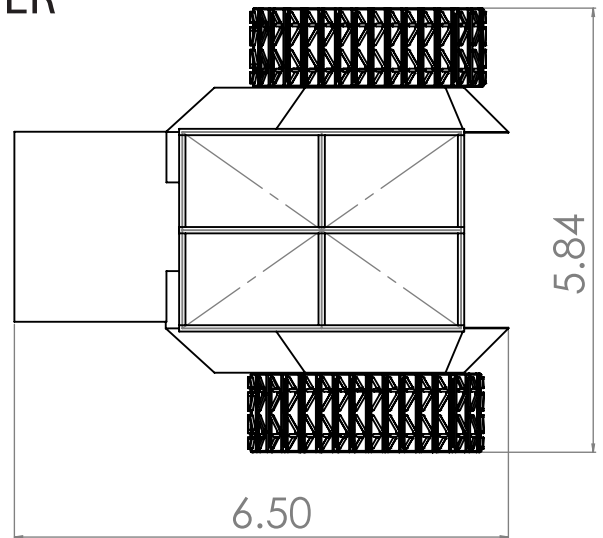

SMAASH LABS

ROBO WAR

SINGLE PLAYER

All dimension are in feet